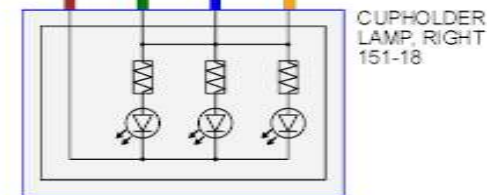

FOOTWELL LAMP, RIGHT FRONT 151-15

FOOTWELL LAMP, LEFT FRONT 151-15

FOOTWELL LAMP, RIGHT REAR 151-18

FOOTWELL LAMP, LEFT REAR 151-18

INTERIOR LAMPS 89-3
A
B
C
D

CUPHOLDER LAMP, LEFT 151-18

CUPHOLDER LAMP, RIGHT 151-18