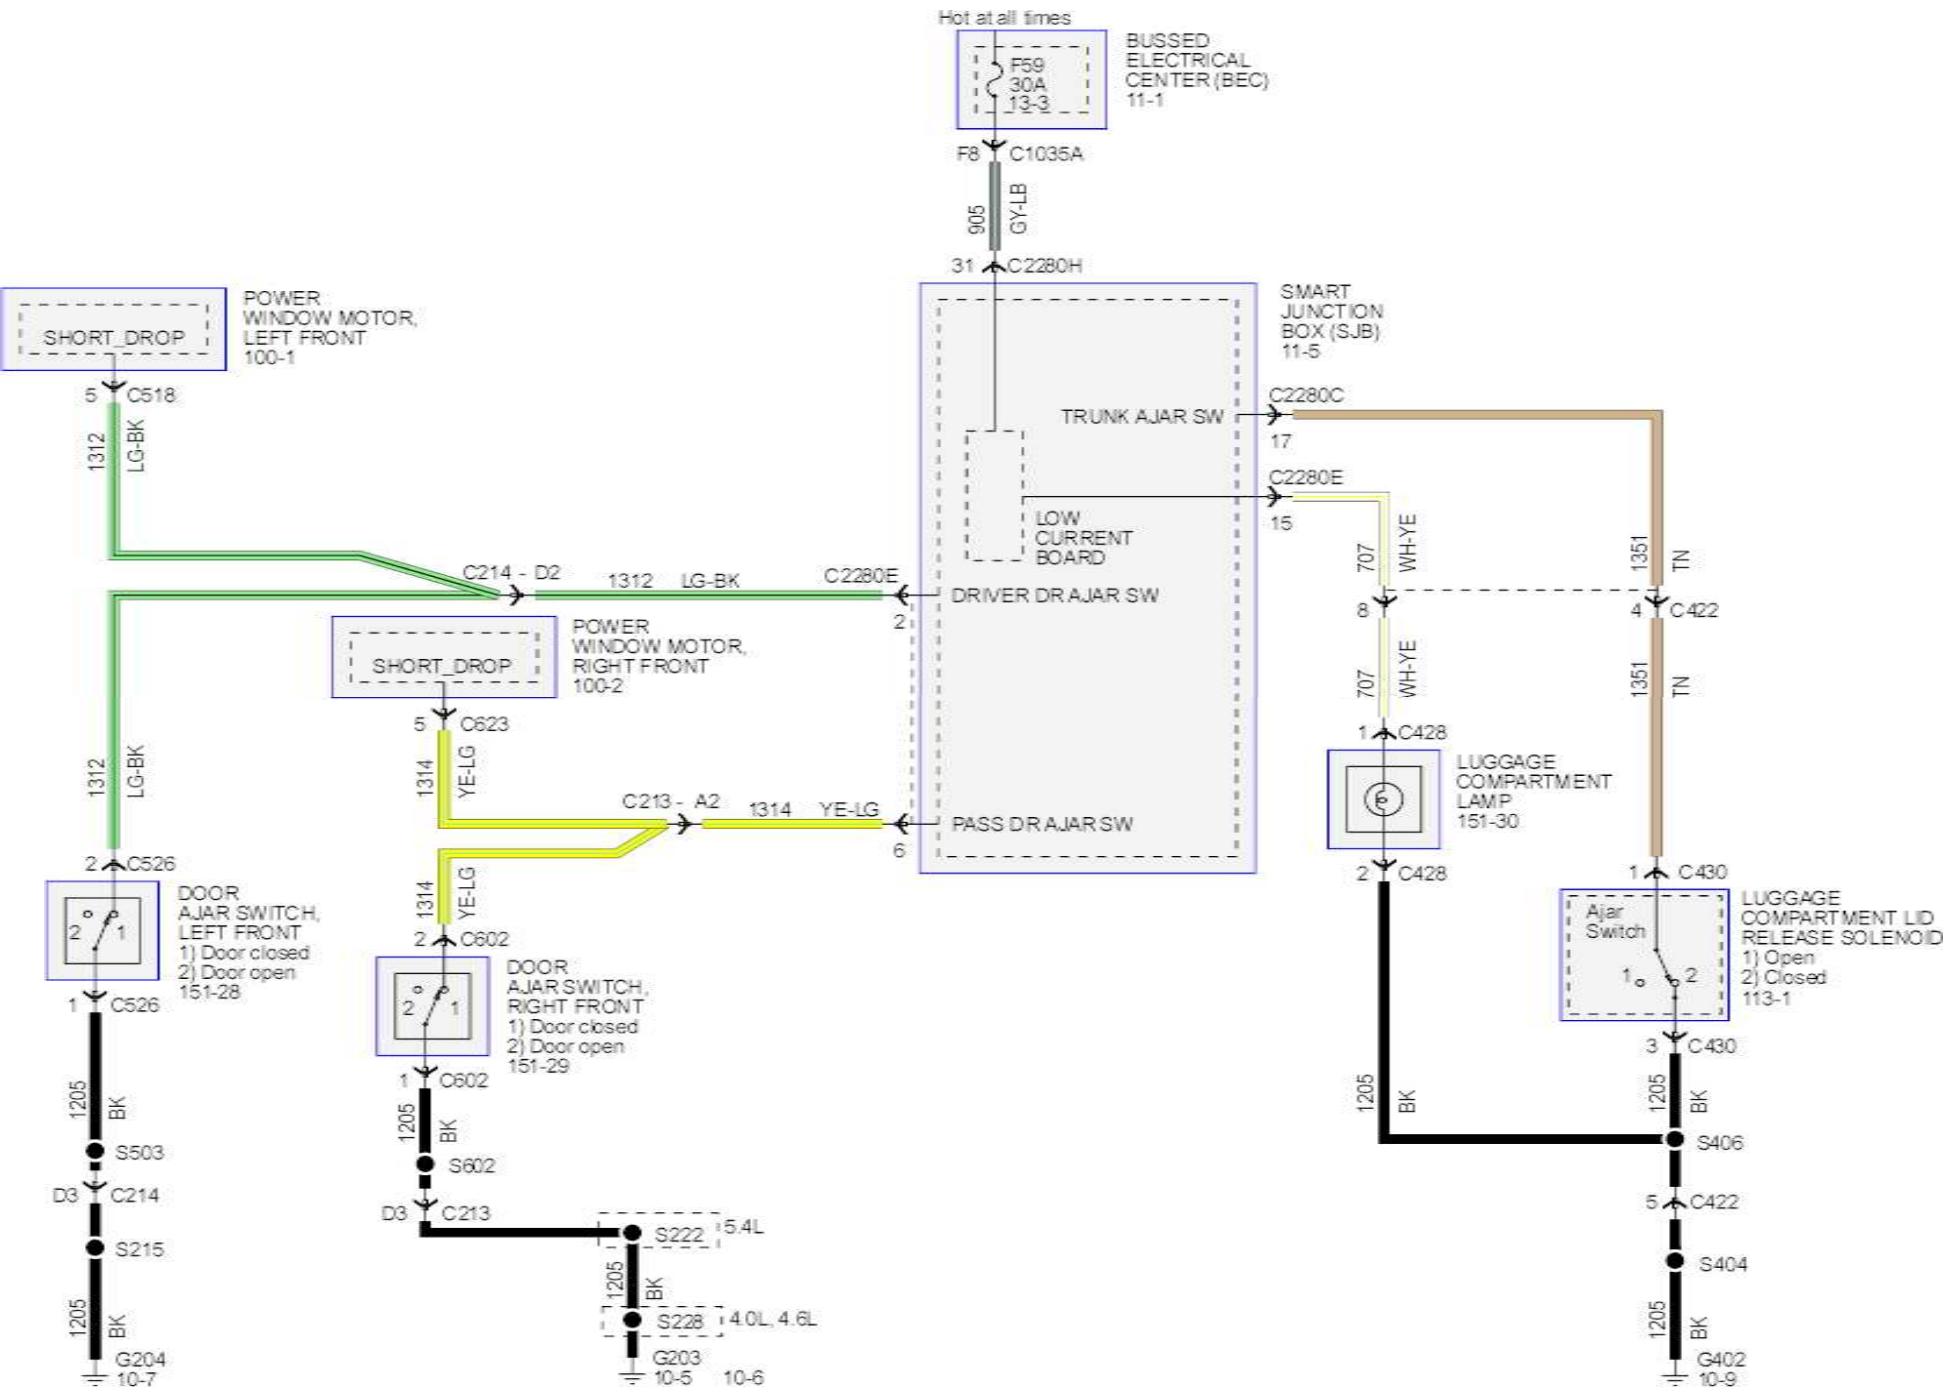

ILLUMINATION  
DIMMER  
SWITCH  
1) Dome off  
2) Dome on  
151-14

FOOTWELL LAMP, RIGHT FRONT 151-15

FOOTWELL LAMP, LEFT FRONT 151-15

FOOTWELL LAMP, RIGHT REAR 151-18

FOOTWELL LAMP, LEFT REAR 151-18

INTERIOR LAMPS 89-3  
A  
B  
C  
D

CUPHOLDER LAMP, LEFT 151-18

CUPHOLDER LAMP, RIGHT 151-18