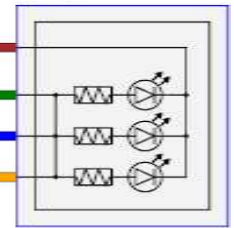

ILLUMINATION  
DIMMER  
SWITCH  
1) Dome off  
2) Dome on  
151-14

FOOTWELL LAMP, RIGHT FRONT 151-15

FOOTWELL LAMP, LEFT FRONT 151-15

FOOTWELL LAMP, RIGHT REAR 151-18

FOOTWELL LAMP, LEFT REAR 151-18

INTERIOR LAMPS 89-3  
A  
B  
C  
D