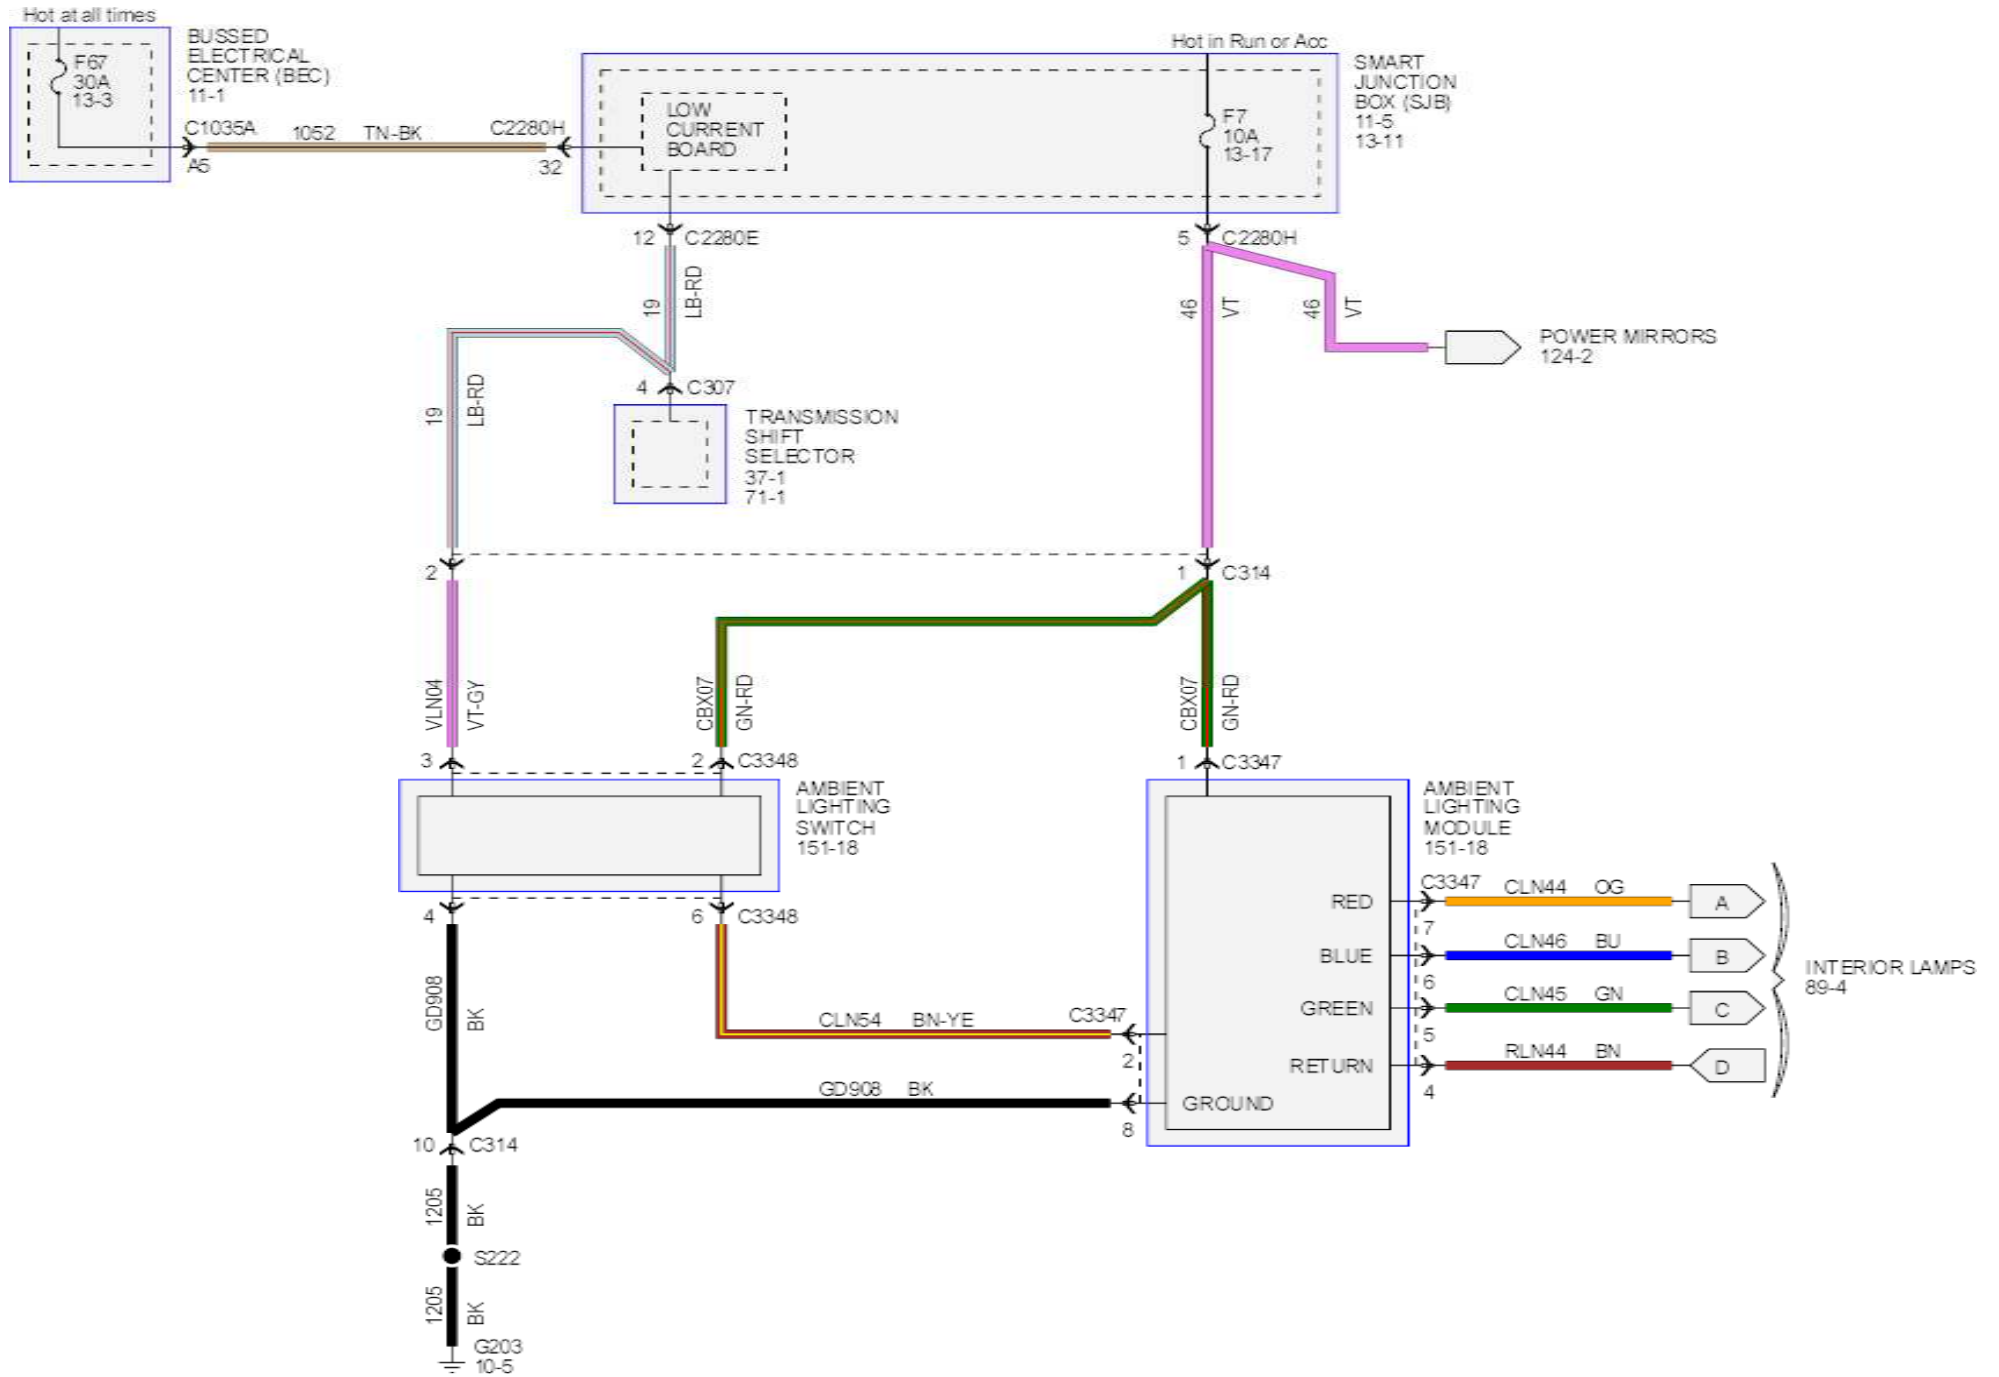

ILLUMINATION  
DIMMER  
SWITCH  
1) Dome off  
2) Dome on  
151-14

FOOTWELL LAMP, RIGHT FRONT 151-15

FOOTWELL LAMP, LEFT FRONT 151-15

FOOTWELL LAMP, RIGHT REAR 151-18

FOOTWELL LAMP, LEFT REAR 151-18

INTERIOR LAMPS 89-3  
A  
B  
C  
D

CUPHOLDER LAMP, LEFT 151-18

CUPHOLDER LAMP, RIGHT 151-18