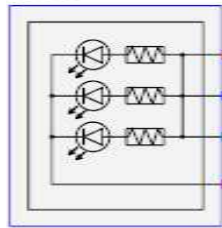

ILLUMINATION  
DIMMER  
SWITCH  
1) Dome off  
2) Dome on  
151-14

FOOTWELL LAMP, RIGHT FRONT 151-15

FOOTWELL LAMP, LEFT FRONT 151-15

FOOTWELL LAMP, RIGHT REAR 151-18

FOOTWELL LAMP, LEFT REAR 151-18

INTERIOR LAMPS 89-3  
A  
B  
C  
D