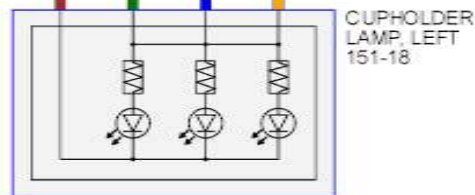

ILLUMINATION  
DIMMER  
SWITCH  
1) Dome off  
2) Dome on  
151-14

FOOTWELL LAMP, RIGHT FRONT 151-15

FOOTWELL LAMP, LEFT FRONT 151-15

FOOTWELL LAMP, RIGHT REAR 151-18

FOOTWELL LAMP, LEFT REAR 151-18

INTERIOR LAMPS 89-3  
A  
B  
C  
D