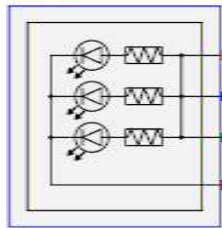

ILLUMINATION  
DIMMER  
SWITCH  
1) Dome off  
2) Dome on  
151-14

FOOTWELL LAMP, RIGHT FRONT 151-15

FOOTWELL LAMP, LEFT FRONT 151-15

FOOTWELL LAMP, RIGHT REAR 151-18

FOOTWELL LAMP, LEFT REAR 151-18

INTERIOR LAMPS 89-3  
A  
B  
C  
D