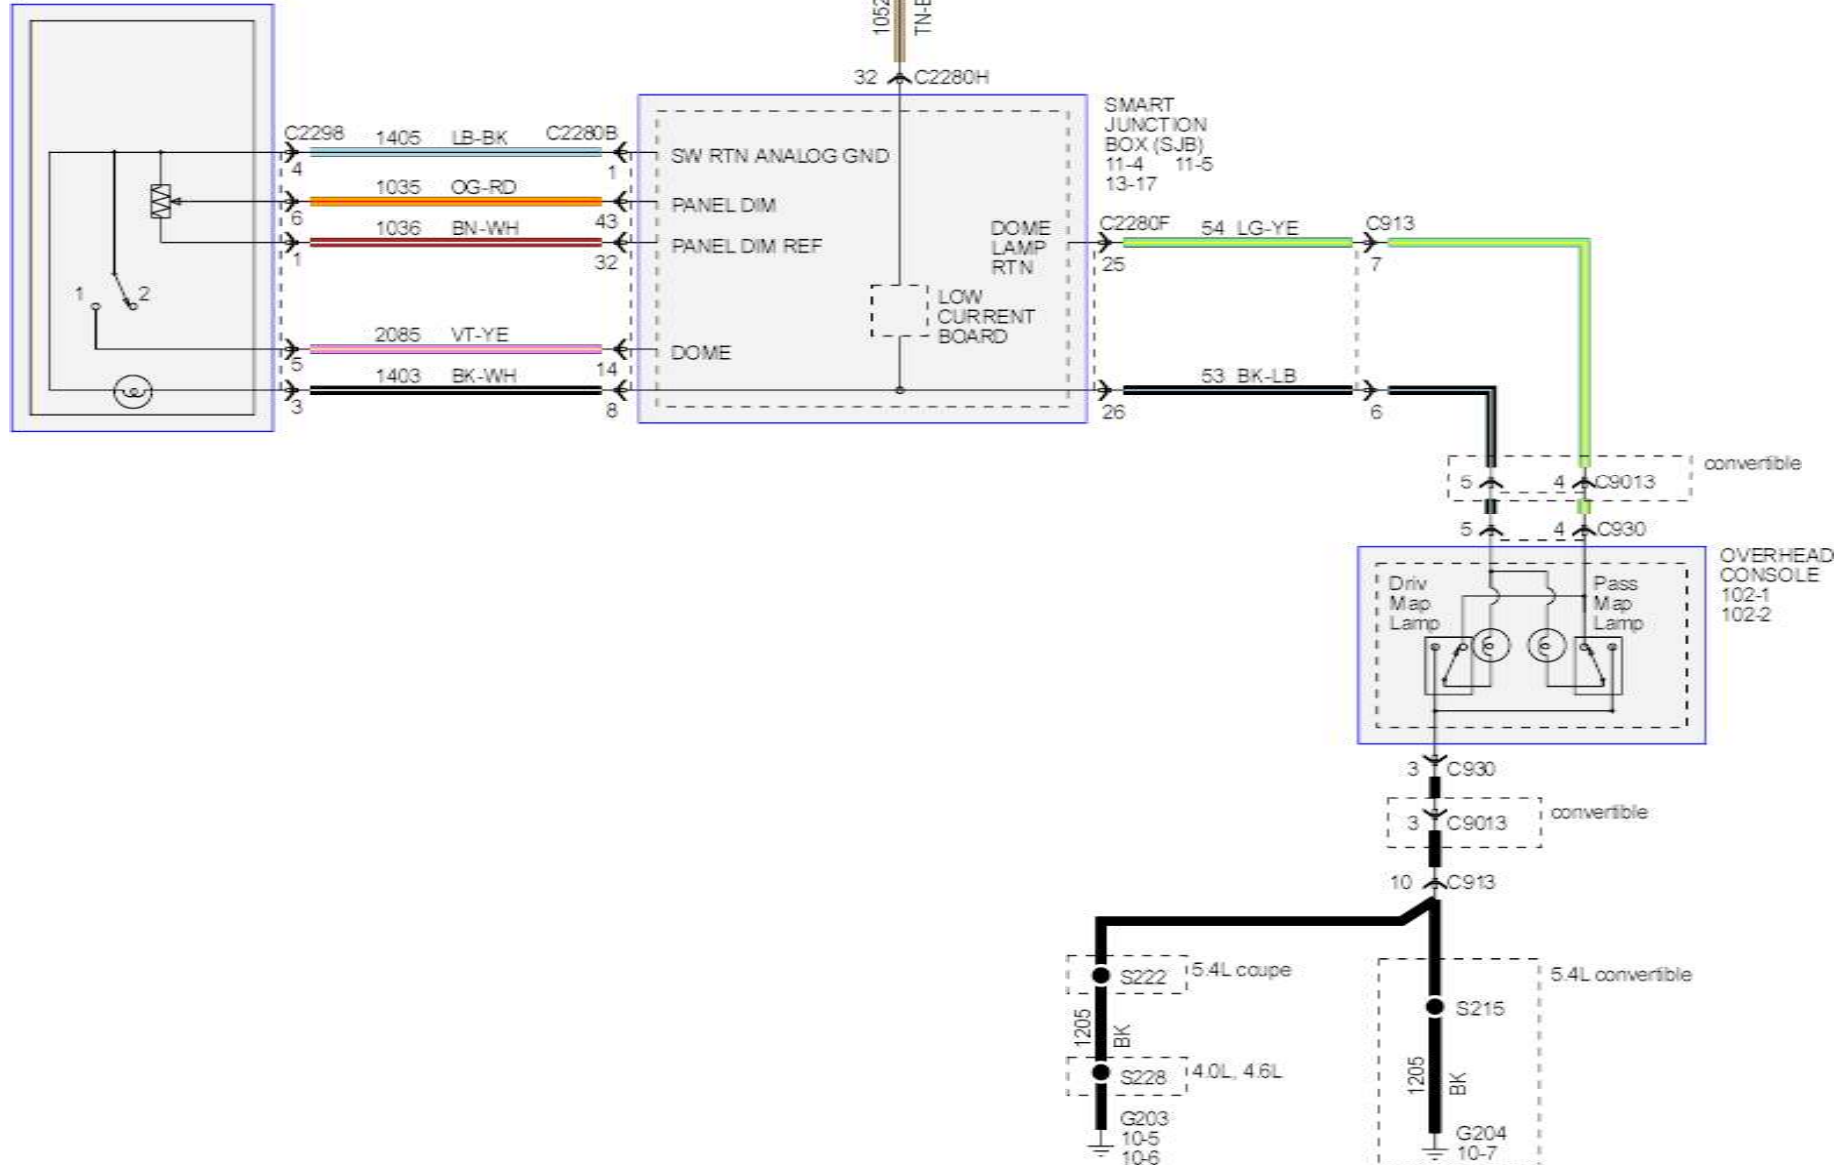

ILLUMINATION  
DIMMER  
SWITCH  
1) Dome off  
2) Dome on  
151-14

FOOTWELL LAMP, RIGHT FRONT 151-15

FOOTWELL LAMP, LEFT FRONT 151-15

FOOTWELL LAMP, RIGHT REAR 151-18

FOOTWELL LAMP, LEFT REAR 151-18

INTERIOR LAMPS 89-3  
A  
B  
C  
D

CUPHOLDER LAMP, LEFT 151-18

CUPHOLDER LAMP, RIGHT 151-18