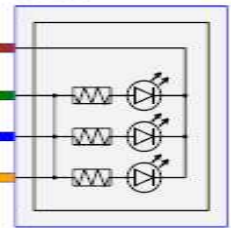

ILLUMINATION  
DIMMER  
SWITCH  
1) Dome off  
2) Dome on  
151-14

FOOTWELL LAMP, RIGHT FRONT 151-15

FOOTWELL LAMP, LEFT FRONT 151-15

FOOTWELL LAMP, RIGHT REAR 151-18

FOOTWELL LAMP, LEFT REAR 151-18

INTERIOR LAMPS 89-3  
A  
B  
C  
D